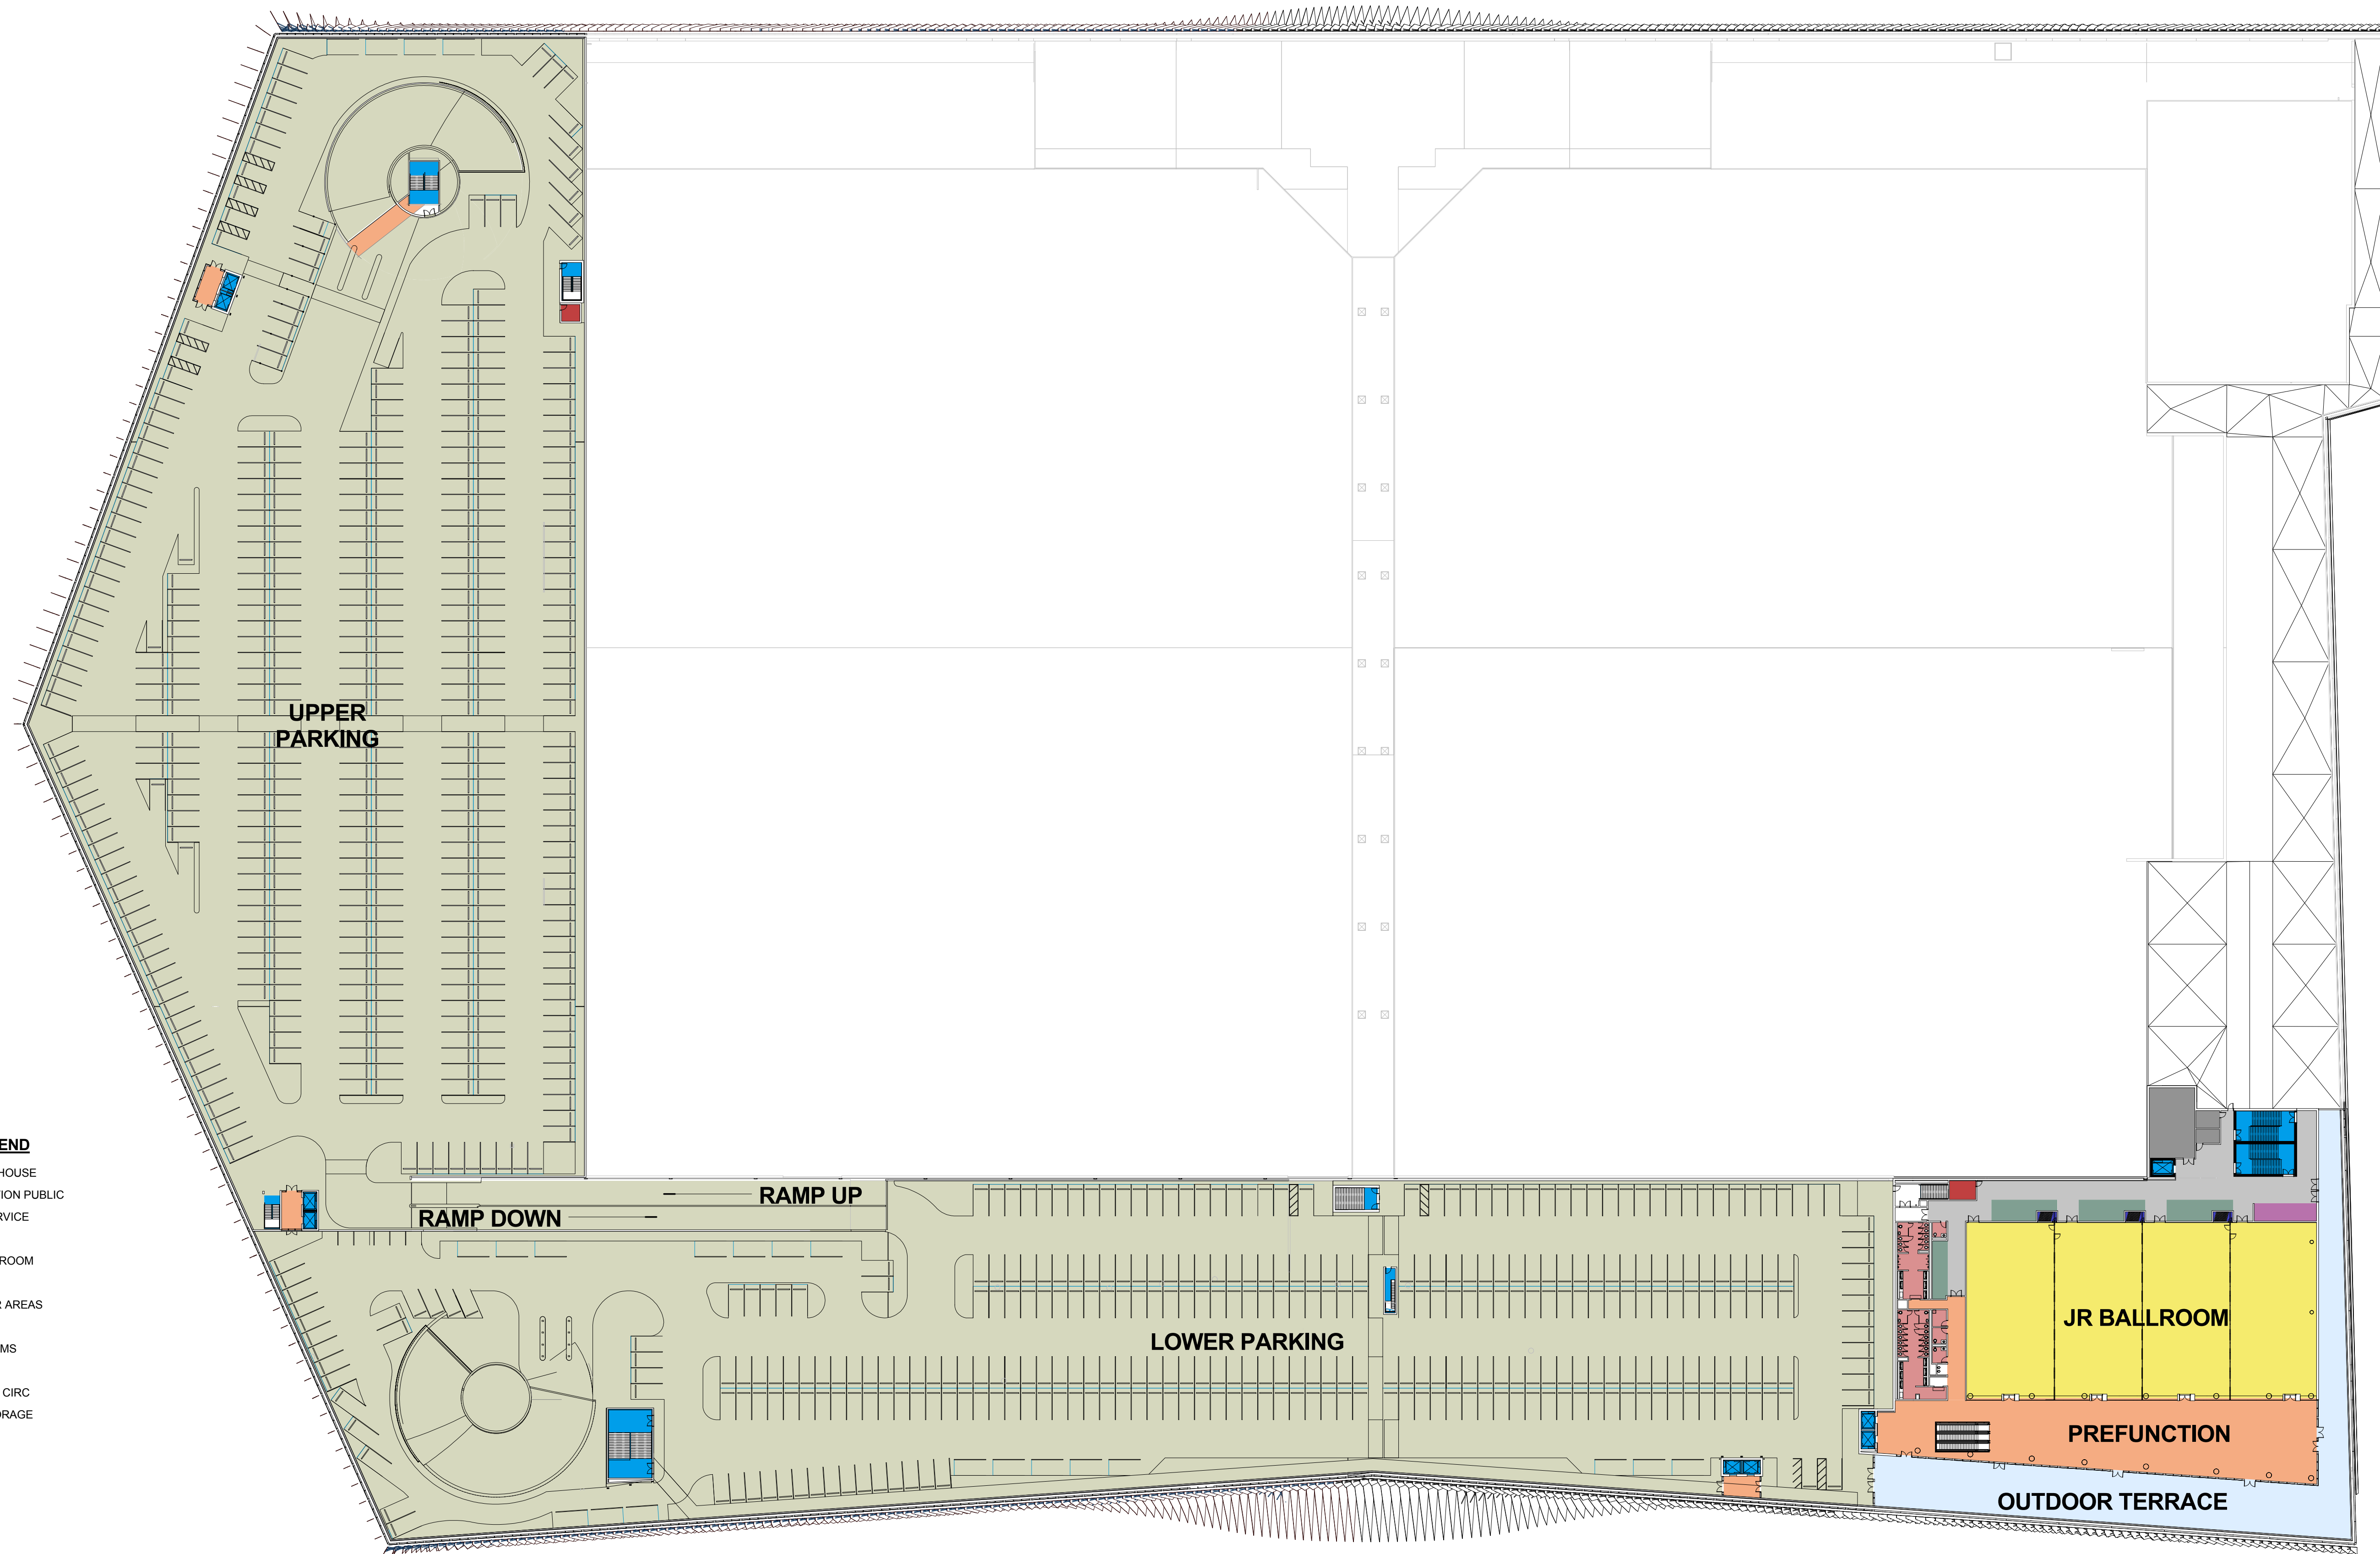

- COLOR LEGEND**
- ADMIN
 - BACK OF HOUSE
 - CIRCULATION PUBLIC
 - EXHIBIT EXISTING
 - FOOD SERVICE
 - IT
 - MAINTENANCE
 - MEETING ROOM
 - MEP
 - OPERATIONS
 - PARKING
 - RESTROOMS
 - STORAGE
 - VERTICAL CIRC
 - WALL STORAGE

- COLOR LEGEND**
- BACK OF HOUSE
 - CIRCULATION PUBLIC
 - FOOD SERVICE
 - IT
 - MEETING ROOM
 - MEP
 - OUTDOOR AREAS
 - PARKING
 - RESTROOMS
 - STORAGE
 - VERTICAL CIRC
 - WALL STORAGE