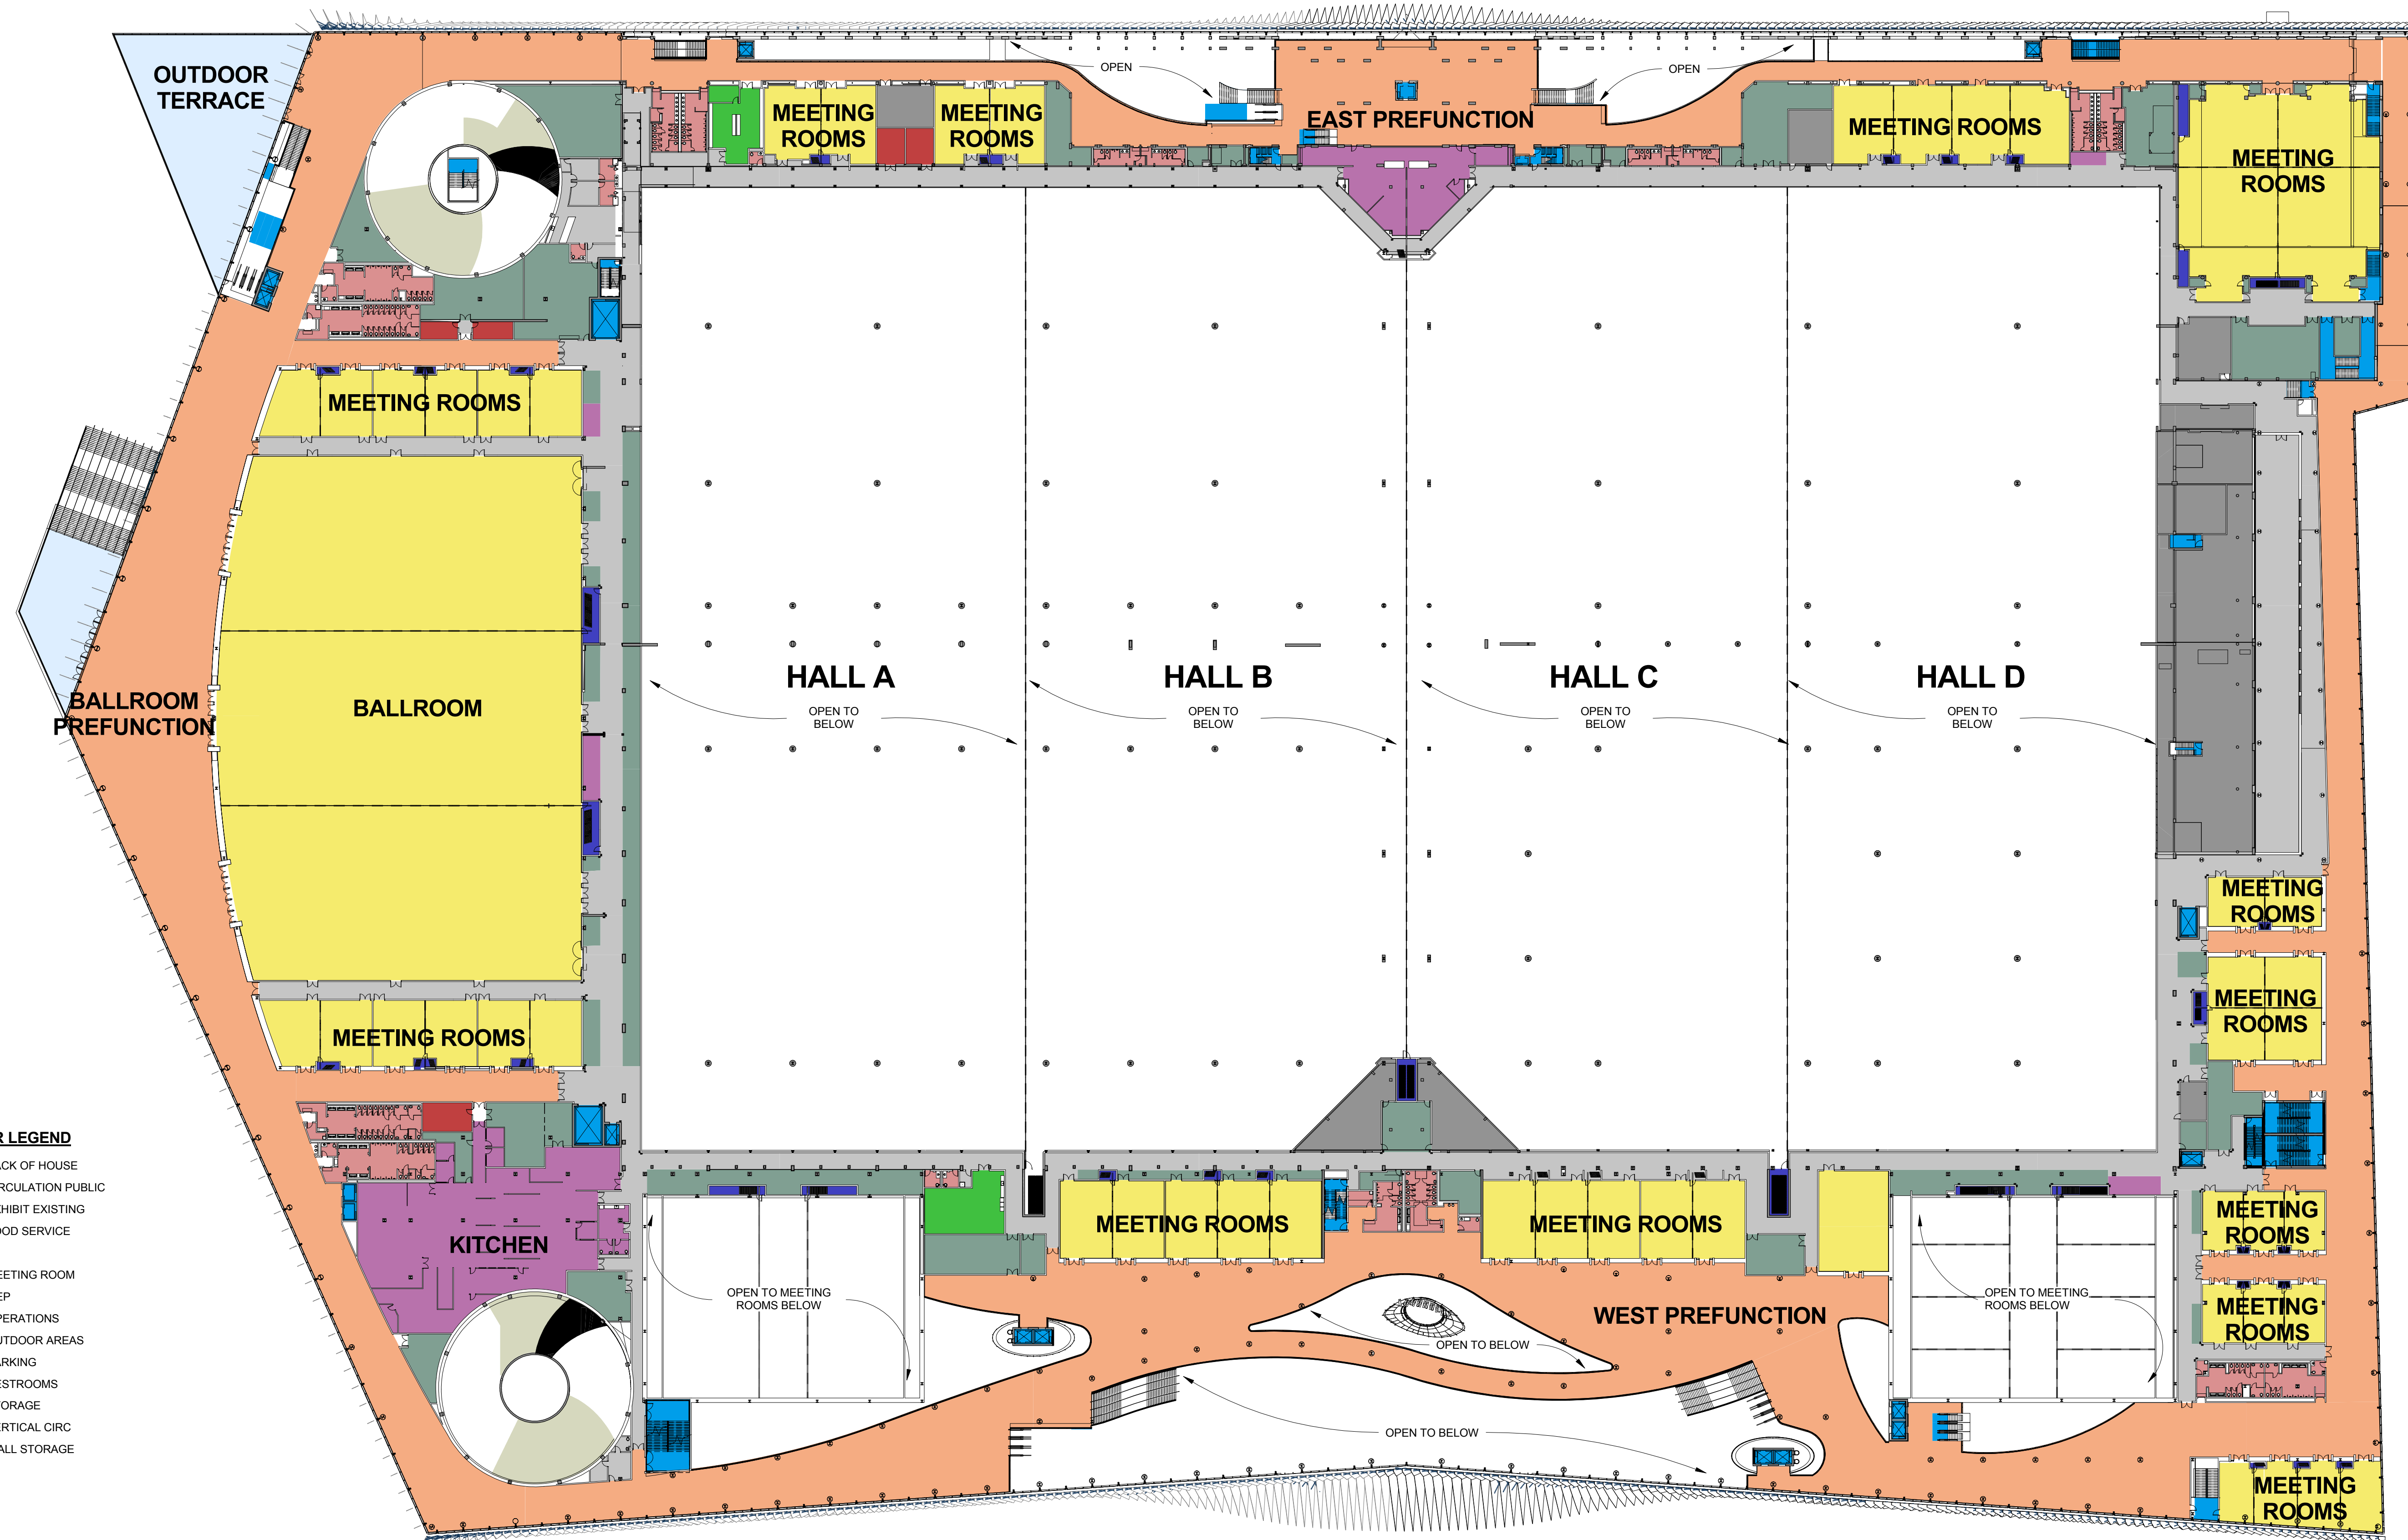

- COLOR LEGEND**
- ADMIN
 - BACK OF HOUSE
 - CIRCULATION PUBLIC
 - EXHIBIT EXISTING
 - FOOD SERVICE
 - IT
 - MAINTENANCE
 - MEETING ROOM
 - MEP
 - OPERATIONS
 - PARKING
 - RESTROOMS
 - STORAGE
 - VERTICAL CIRC
 - WALL STORAGE

- COLOR LEGEND**
- BACK OF HOUSE
 - CIRCULATION PUBLIC
 - FOOD SERVICE
 - IT
 - MEETING ROOM
 - MEP
 - OUTDOOR AREAS
 - PARKING
 - RESTROOMS
 - STORAGE
 - VERTICAL CIRC
 - WALL STORAGE