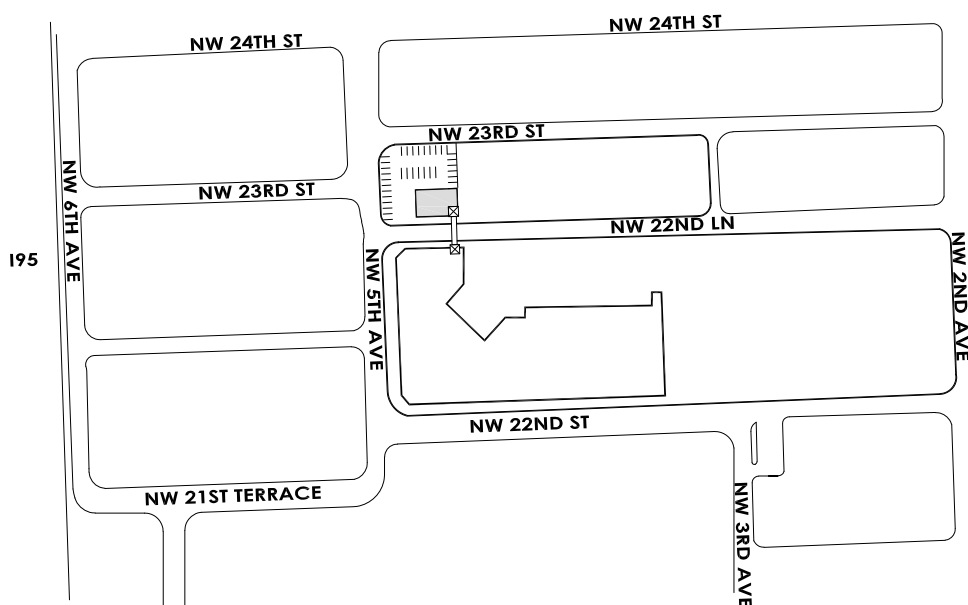

KEY PLAN

 FIU ACADEMIC SPACE MANAGEMENT		BUILDING NAME: MANA WYNWOOD 318 NW 23rd ST MIAMI, FL 33127	CAMPUS: MANA WYNWOOD	BUILDING NUMBER: MB07	GRAPHIC SCALE 	ISSUE DATE: 02/02/2021
		ALL UNIVERSITY BUILDING PLANS ARE CONFIDENTIAL AND SHOULD NOT BE SHARED WITH ANYONE WITHOUT PROPER AUTHORIZATION.	BUILDING INITIAL: MW	FLOOR: FIRST FLOOR		REVISION DATE: 04/30/2021